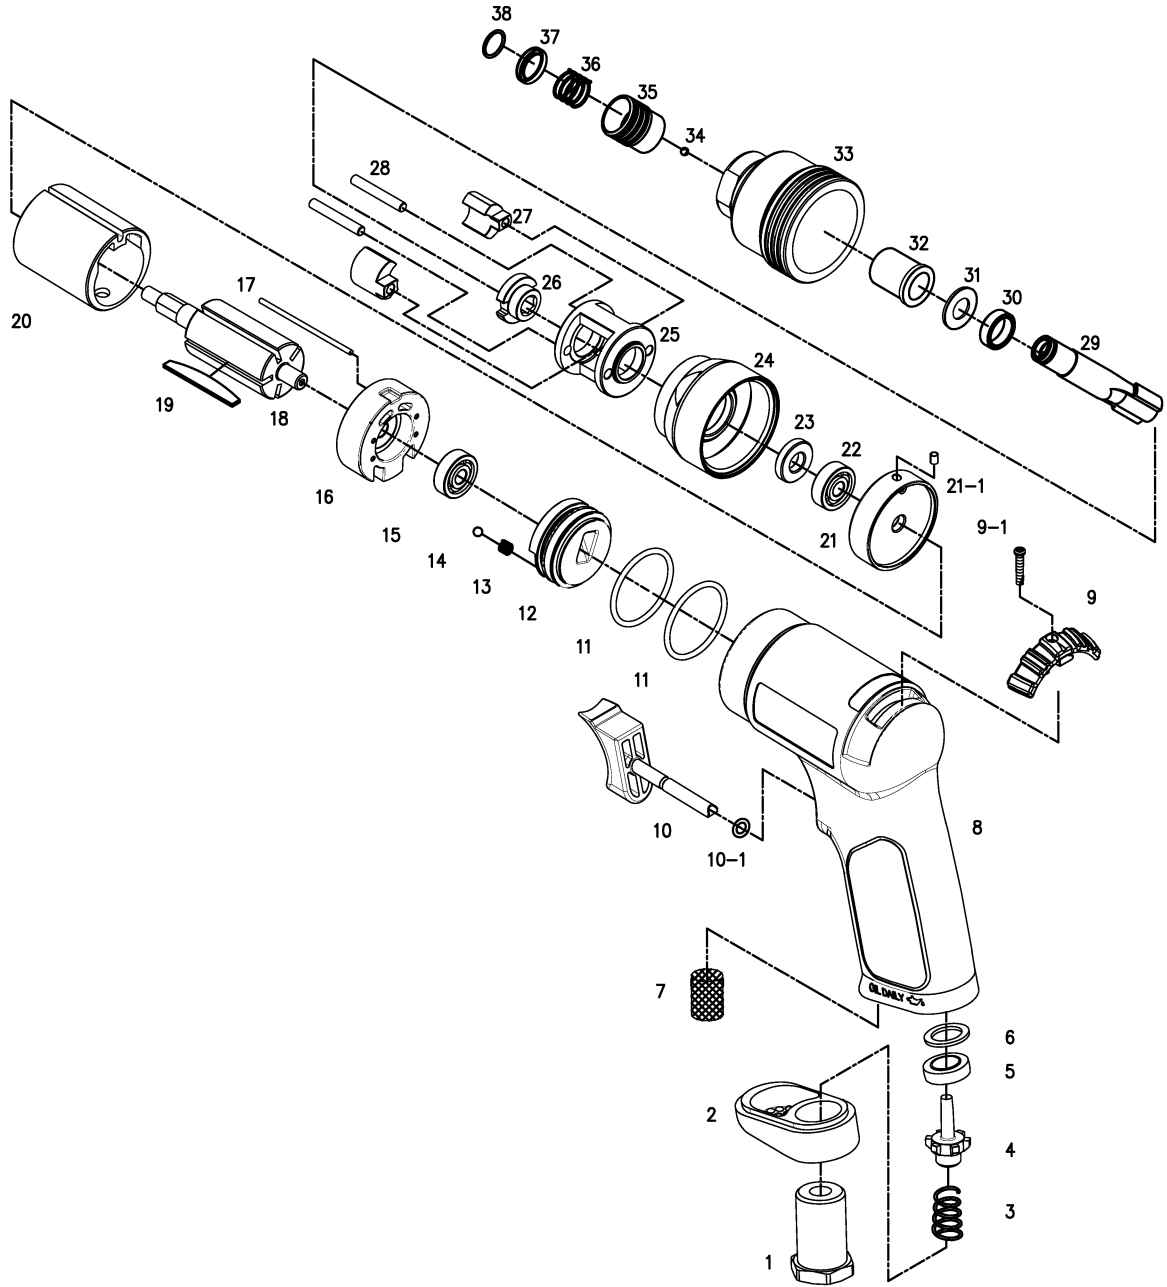

OS-6338IS **GAV** HAVALI TORNAVİDA

FIG NO.	PART NO.	DESCRIPTION	PCS	FIG NO.	PART NO.	DESCRIPTION	PCS
1	389501	Inlet Bushing	1	21	633818IP	Front Plate	1
2	633802	Deflector	1	21-1	633842	Spring Pin (2.5X4)	1
3	389503	Valve Spring	1	22	BB608ZZ	Ball Bearing	1
4	328804V	Valve	1	23	556015	Motor Spacer	1
5	328835	Valve Seat	1	24	633844	Impact Adaptor Ring-M2	1
6	328825S	Spacer	1	25	556013	Hammer Cage	1
7	389507	Silencer	1	26	556014	CAM	1
8	633808	Composite Housing	1	27	633846IP	Hammer	2
9	633809	Reverse Valve Lever	1	28	556011	Hammer Pin	2
9-1	633809-1	Screw	1	29	633822IS	Anvil	1
10	633810	Trigger	1	30	556004	Bushing	1
10-1	638013	O-Ring	1	31	556003	Spacer	1
11	633811	O-Ring	2	32	556002	Hammer Case Bushing	1
12	633812	Valve Body	1	33	633845	Hammer Case	1
13	633847	Spring	1	34	STB3175	Steel Ball	1
14	SB0003-1	Detent Ball	1	35	556009	Retaining Sleeve	1
15	B626ZZ	Ball Bearing	2	36	S1112	Spring	1
16	633813	Rear Plate	1	37	556007	QC.Spacer	1
17	633817-1	Guide Pin	1	38	589033	Spring Holder	1
18	633815IS	Rotor	1				
19	633816	Rotor Blade	6				
20	633817	Cylinder	1				